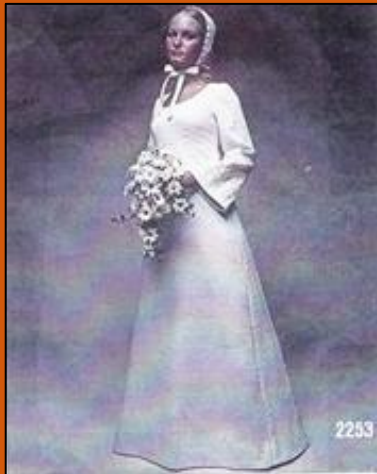

A sunset scene over a mountain range. The sky is filled with warm, golden light, and the sun is low on the horizon, partially obscured by a range of dark mountains. A second, smaller sun is visible just below the main sun, creating a double-sun effect. The overall atmosphere is serene and artistic.

alle von: CHARACTERS

THE FACE OF ALLEVON

ALLEVON: iconic

STYLE SENSE

Tame and smooth your Afro into a huge quiff in the front and do the same in the back.

ALLEVON:
mood

BYSSHE

BYSSHE