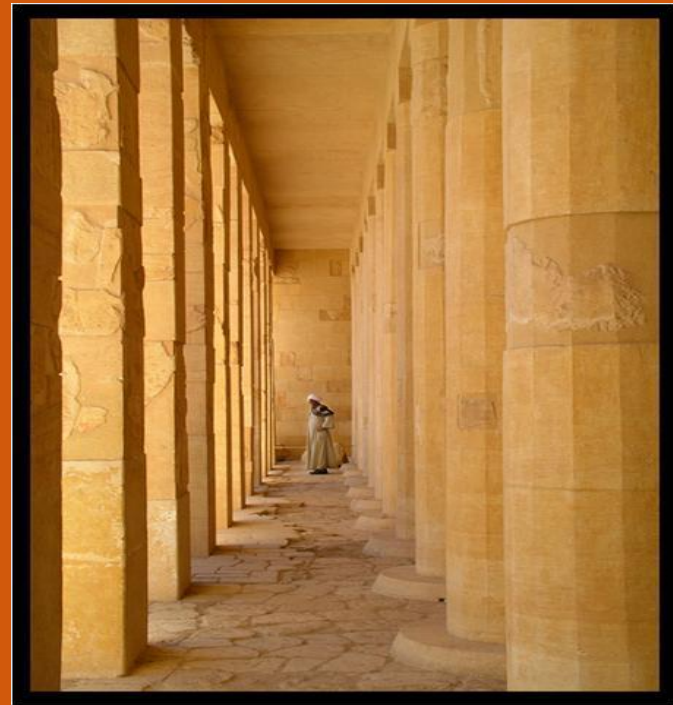

Use of Space