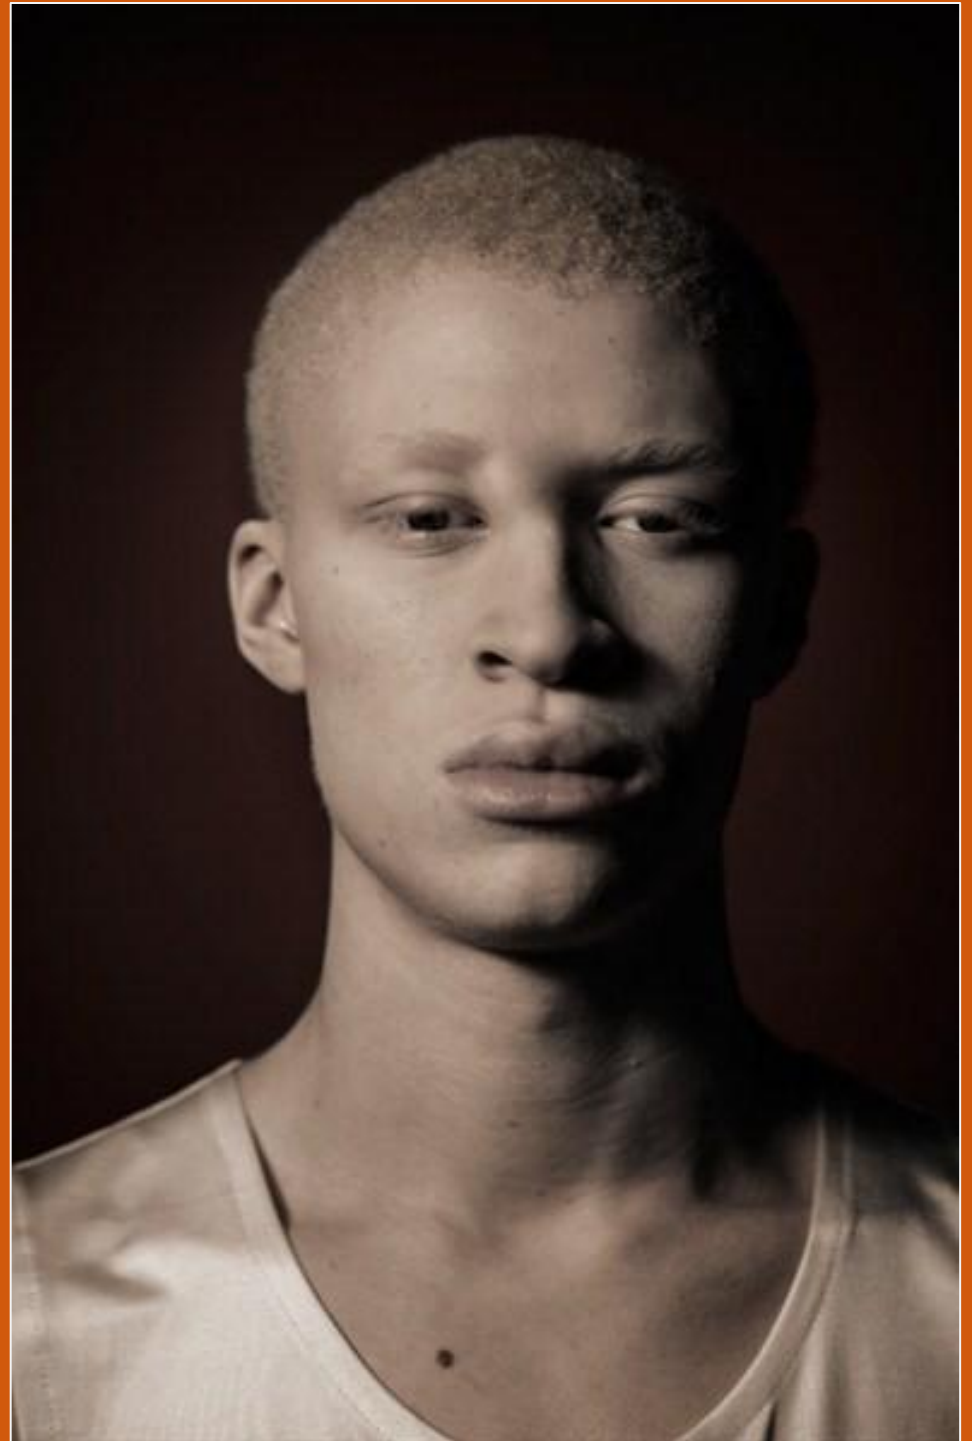

A sunset scene over a mountain range. The sky is filled with warm, golden light, and the sun is low on the horizon, partially obscured by a range of dark mountains. A second, smaller sun is visible just below the main sun, creating a double-sun effect. The overall atmosphere is serene and artistic.

alle von: CHARACTERS

THE FACE OF ALLEVON

ALLEVON: iconic

STYLE SENSE

Tame and smooth your Afro into a huge quiff in the front and do the same in the back.

ALLEVON:
mood

BYSSHE

BYSSHE

THE POPULOUS

FIRST SERVANT