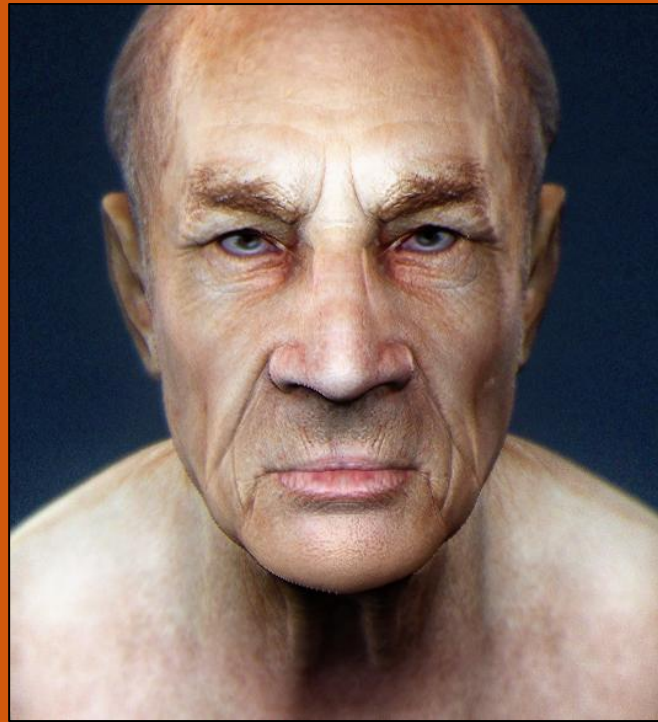

A sunset scene over a mountain range. The sky is filled with warm, golden light, and the sun is low on the horizon, partially obscured by a range of dark mountains. A second, smaller sun is visible just below the main sun, creating a double-sun effect. The overall atmosphere is serene and artistic.

alle von: CHARACTERS

THE FACE OF ALLEVON

ALLEVON: iconic

STYLE SENSE

Tame and smooth your Afro into a huge quiff in the front and do the same in the back.

ALLEVON:
mood

BYSSHE

BYSSHE

THE POPULOUS

FIRST SERVANT