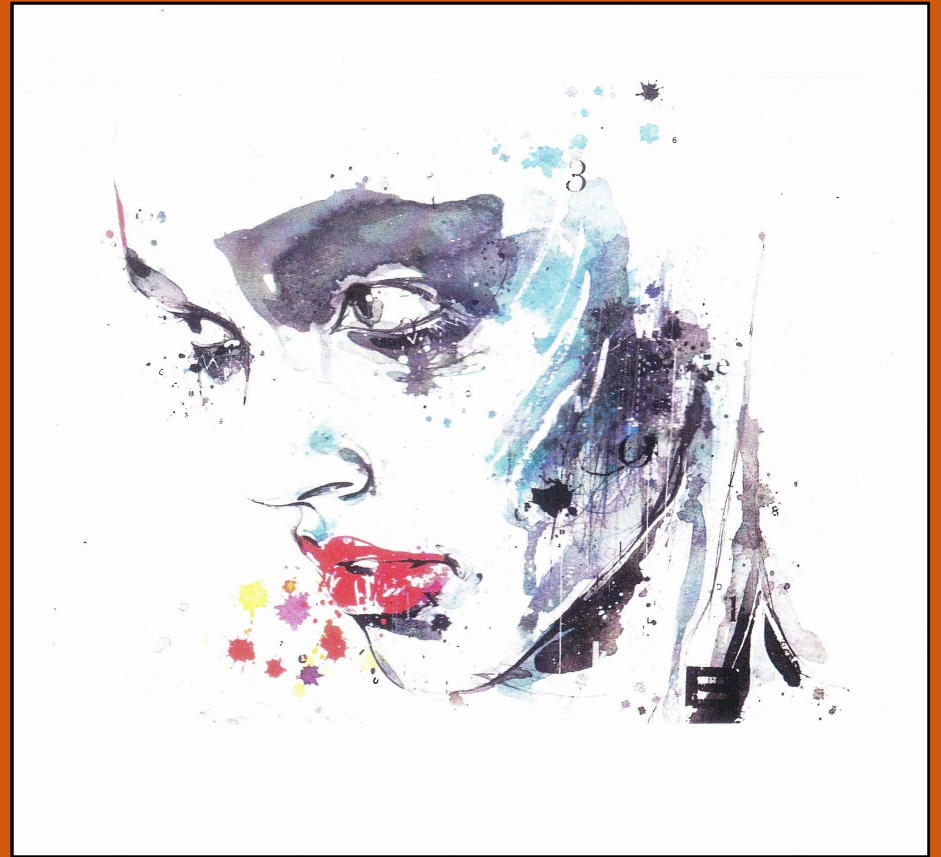

A sunset scene over a mountain range. The sky is filled with warm, golden light, and the sun is low on the horizon, partially obscured by a range of dark mountains. A second, smaller sun is visible just below the main sun, creating a double-sun effect. The overall atmosphere is serene and artistic.

alle von: CHARACTERS

THE FACE OF ALLEVON

ALLEVON: iconic

STYLE SENSE

Tame and smooth your Afro into a huge quiff in the front and do the same in the back.

ALLEVON:
mood

BYSSHE

BYSSHE

THE POPULOUS

FIRST SERVANT