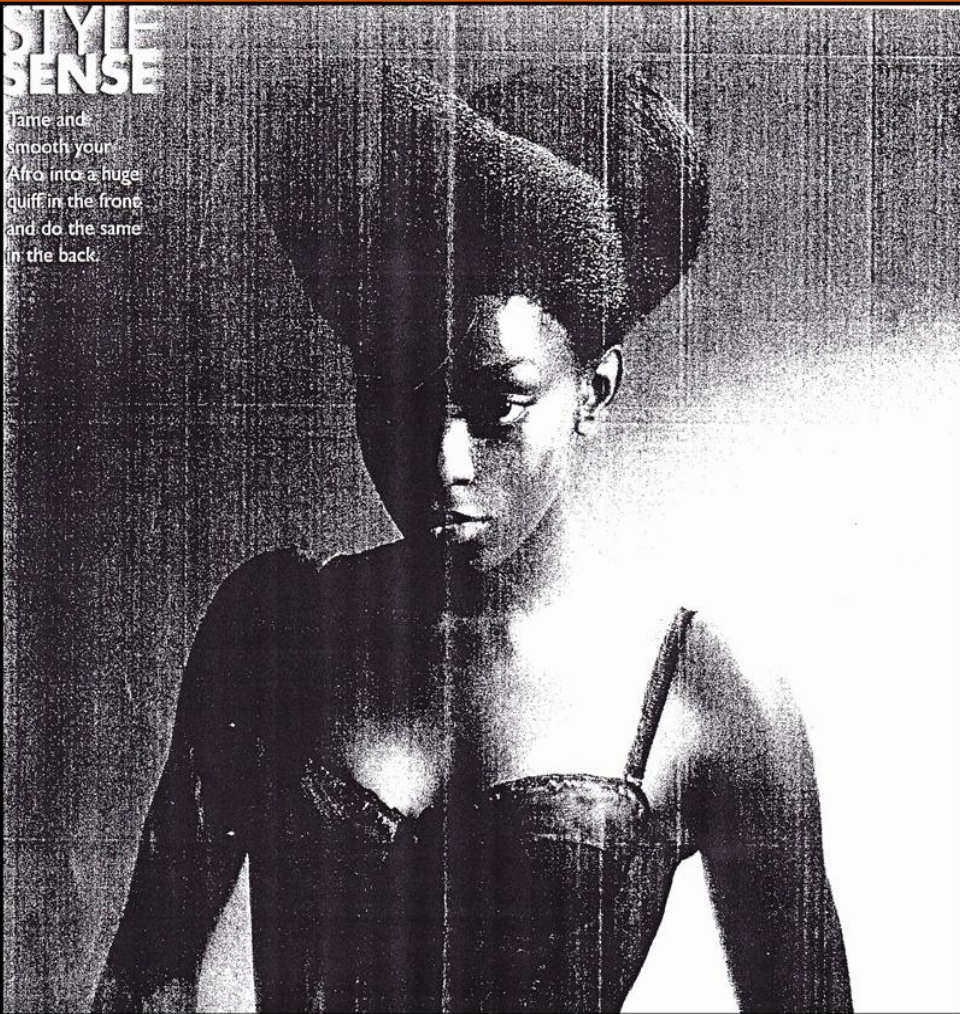

A sunset scene over a mountain range. The sky is filled with warm, golden light, and the sun is low on the horizon, partially obscured by a range of dark mountains. A second, smaller sun is visible just below the main sun, creating a double-sun effect. The overall atmosphere is serene and artistic.

alle von: CHARACTERS

THE FACE OF ALLEVON

ALLEVON: iconic

STYLE SENSE

Tame and smooth your Afro into a huge quiff in the front and do the same in the back.

ALLEVON:
mood

BYSSHE

BYSSHE

THE POPULOUS

FIRST SERVANT