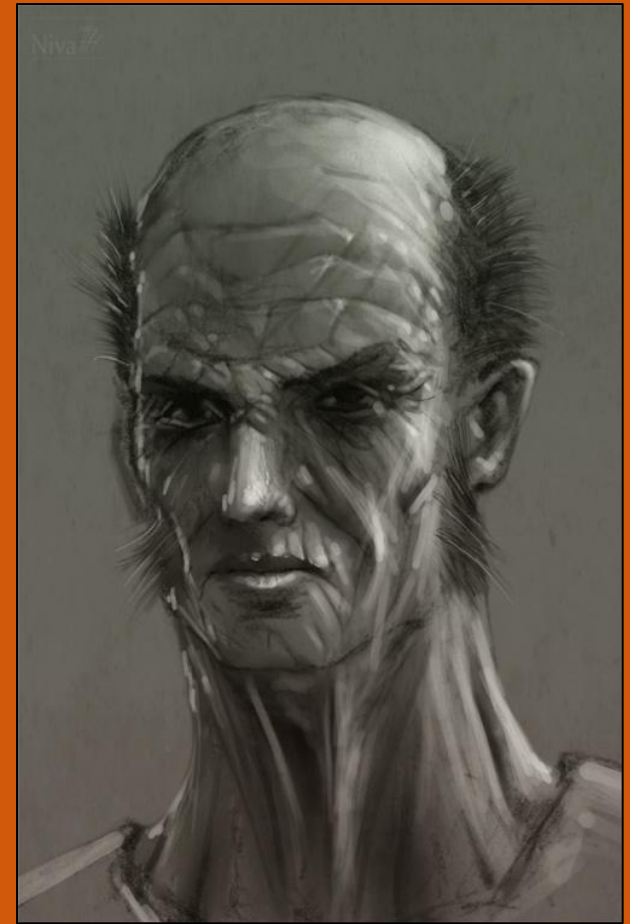

A sunset scene over a mountain range. The sky is filled with warm, golden light, and the sun is low on the horizon, partially obscured by a range of dark mountains. A second, smaller sun is visible just below the main sun, creating a double-sun effect. The overall atmosphere is serene and artistic.

alle von: CHARACTERS

THE FACE OF ALLEVON

ALLEVON: iconic

STYLE SENSE

Tame and smooth your Afro into a huge quiff in the front and do the same in the back.

ALLEVON:
mood

BYSSHE

BYSSHE

THE POPULOUS

FIRST SERVANT