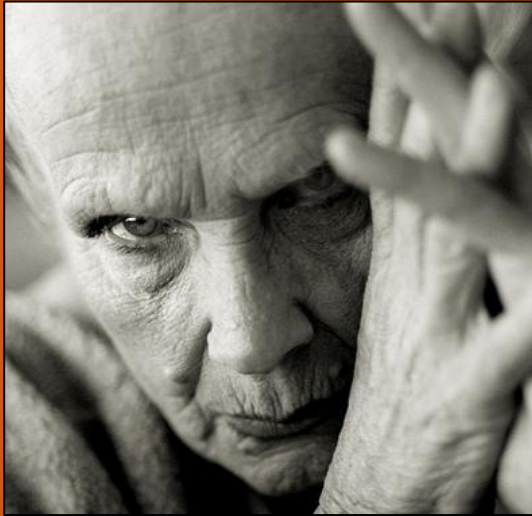

A sunset scene over a mountain range. The sky is filled with warm, golden light, and the sun is low on the horizon, partially obscured by a range of dark mountains. A second, smaller sun is visible just below the main sun, creating a double-sun effect. The overall atmosphere is serene and artistic.

alle von: CHARACTERS

THE FACE OF ALLEVON

ALLEVON: iconic

STYLE SENSE

Tame and smooth your Afro into a huge quiff in the front and do the same in the back.

ALLEVON:
mood

BYSSHE

BYSSHE

THE POPULOUS

FIRST SERVANT